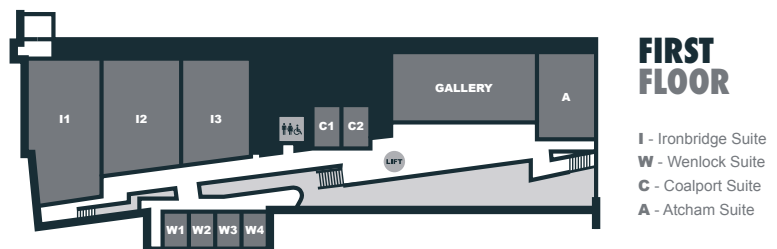

HALL 1

A brilliant space for exhibitions, product launches, large-scale dinners and events of all types, Hall 1 is an easy place in which to work.

With direct access for vehicles and a dedicated off-road loading area, Hall 1 is big, bright and practical.

The Hall can open up so that it interlinks with Hall 2 – which is of the same size.

HALL 1	
DIMENSIONS	90m x 38m
SIZE	3420m ²
HEIGHT	12m
THEATRE	4500
ARENA	4354
BANQUETING	2500
CABARET	2000

TELFORD. EVENT. READY.